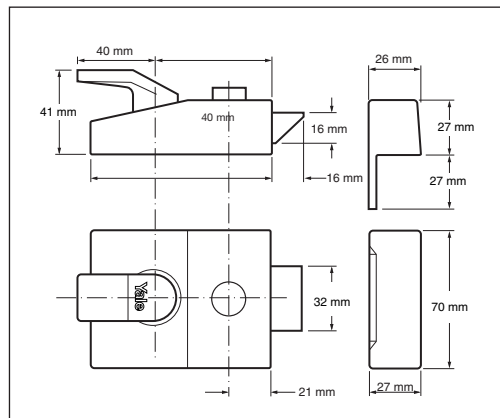

88 Standard Nightlatch 60mm

10
YEAR
GUARANTEE

60MM
BACKSET

- Snib function enables the latch to be held back or deadlocked internally
- Keyblank number: B-1109-KEY

Item No	Product Code	Item Description	Finish	Packaging
630088001702	B-88-DMG-PB-60	88 STANDARD DMG PB CYL	DMG	Boxed
630088001709	B-88-DMG-SC-60	88 STANDARD DMG SC CYL	DMG	Boxed
630088005702	P-88-DMG-PB-60	P88 STANDARD DMG PB CYL	DMG	Clam Pack

84 Standard Nightlatch 40mm

10
YEAR
GUARANTEE

40MM
BACKSET

GLASS
PANELLED
DOOR

- Snib function enables the latch to be held back or deadlocked internally
- Keyblank number: B-1109-KEY

Item No	Product Code	Item Description	Finish	Packaging
630084001702	B-84-DMG-PB-40	84 STANDARD DMG PB CYL	DMG	Boxed
630084001709	B-84-DMG-SC-40	84 STANDARD DMG SC CYL	DMG	Boxed
630084005702	P-84-DMG-PB-40	P84 STANDARD DMG PB CYL	DMG	Clam Pack