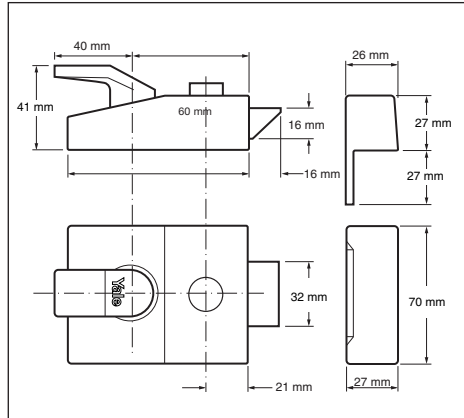

88 Standard Nightlatch 60mm

10
YEAR
GUARANTEE

60MM
BACKSET

- Snib function enables the latch to be held back or deadlocked internally
- Keyblank number: B-1109-KEY

Item No	Product Code	Item Description	Finish	Packaging
630088001702	B-88-DMG-PB-60	88 STANDARD DMG PB CYL	DMG	Boxed
630088001709	B-88-DMG-SC-60	88 STANDARD DMG SC CYL	DMG	Boxed
630088005702	P-88-DMG-PB-60	P88 STANDARD DMG PB CYL	DMG	Clam Pack

84 Standard Nightlatch 40mm

10
YEAR
GUARANTEE

40MM
BACKSET

GLASS
PANELLED
DOOR

- Snib function enables the latch to be held back or deadlocked internally
- Keyblank number: B-1109-KEY

Item No	Product Code	Item Description	Finish	Packaging
630084001702	B-84-DMG-PB-40	84 STANDARD DMG PB CYL	DMG	Boxed
630084001709	B-84-DMG-SC-40	84 STANDARD DMG SC CYL	DMG	Boxed
630084005702	P-84-DMG-PB-40	P84 STANDARD DMG PB CYL	DMG	Clam Pack